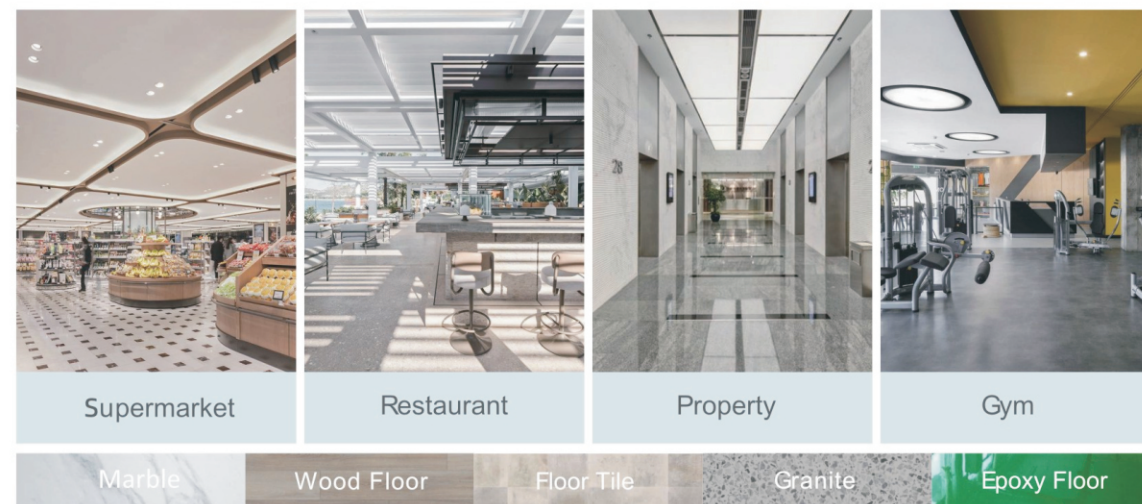

Applicable Scenes and Ground

Technical Specification

Product Size (mm)	450mm(L)*346mm(W)*1180mm(H)		
Cleaning Efficiency	1200 m²/h	Cleaning Width	430mm
Brush Rotation Speed	up to 350RPM	Squeegee Width	450mm
Continuous Running Time	130min	Brush Pressure	Up to 22kg
Battery Capacity	36 V/12Ah	Suction	12000Pa
Solution Tank Capacity	4L	Noice Level	65-67 dB
Recovery Tank Capacity	6.5L	Net Weight	22kg